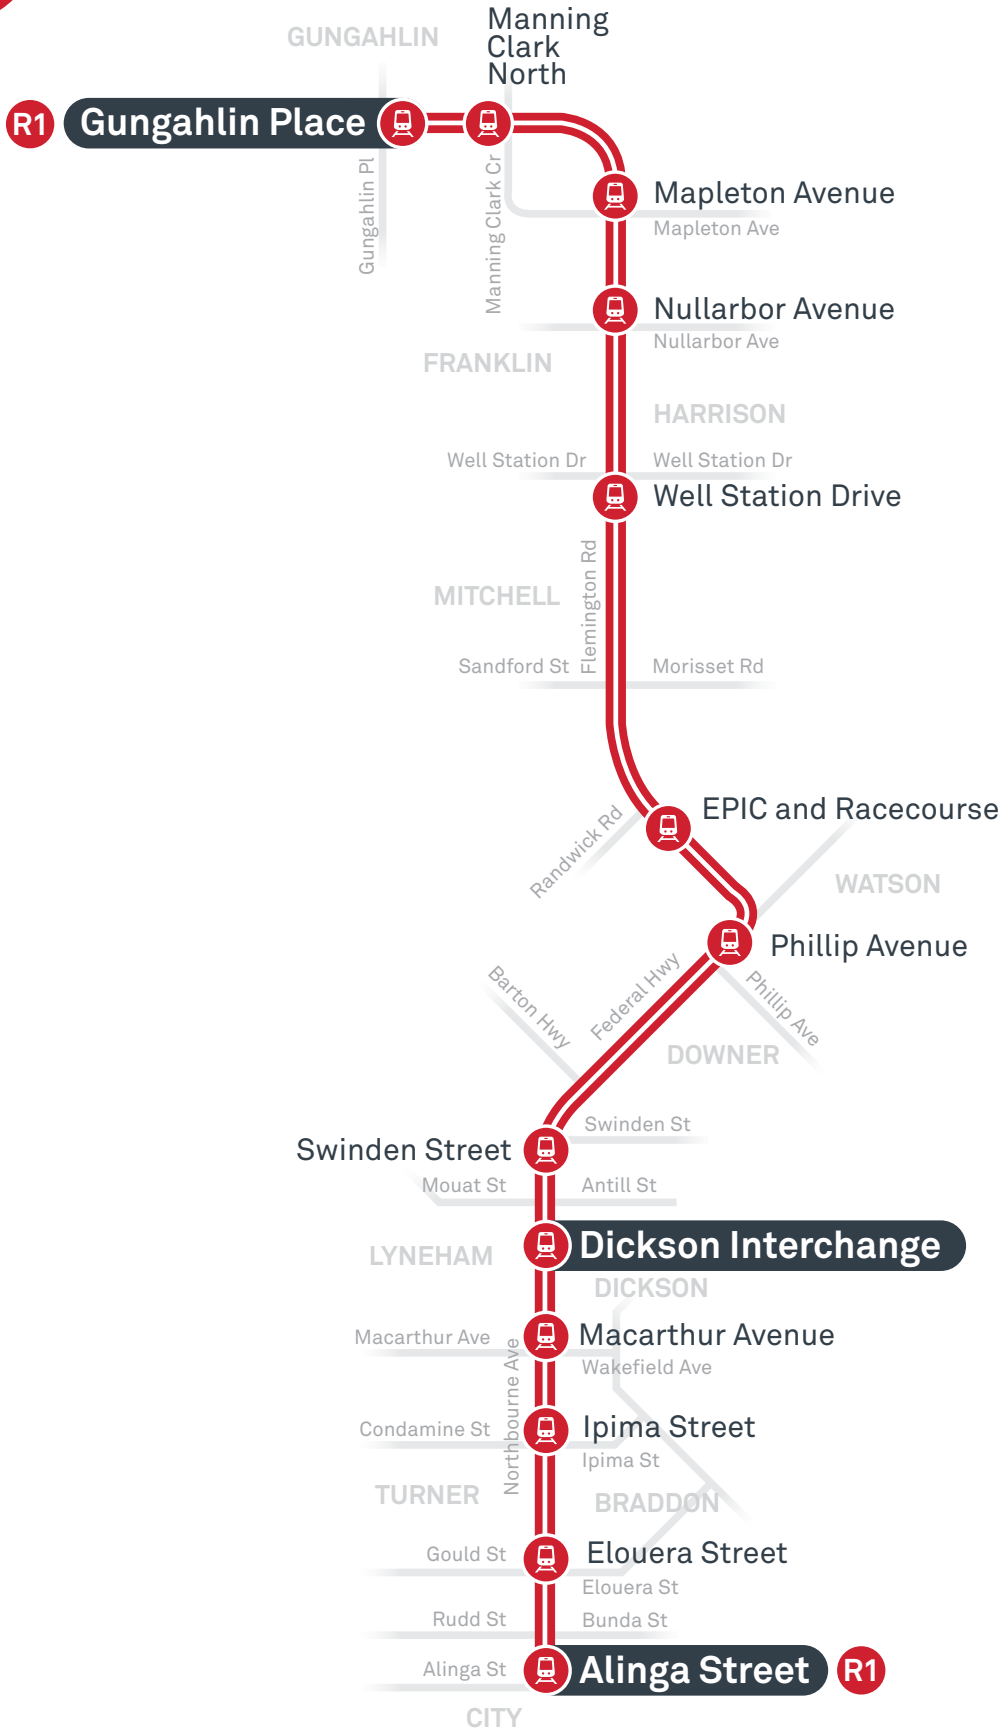

R1

Route Map: Gungahlin - City

Light Rail Line Stops

MAP NOT TO SCALE