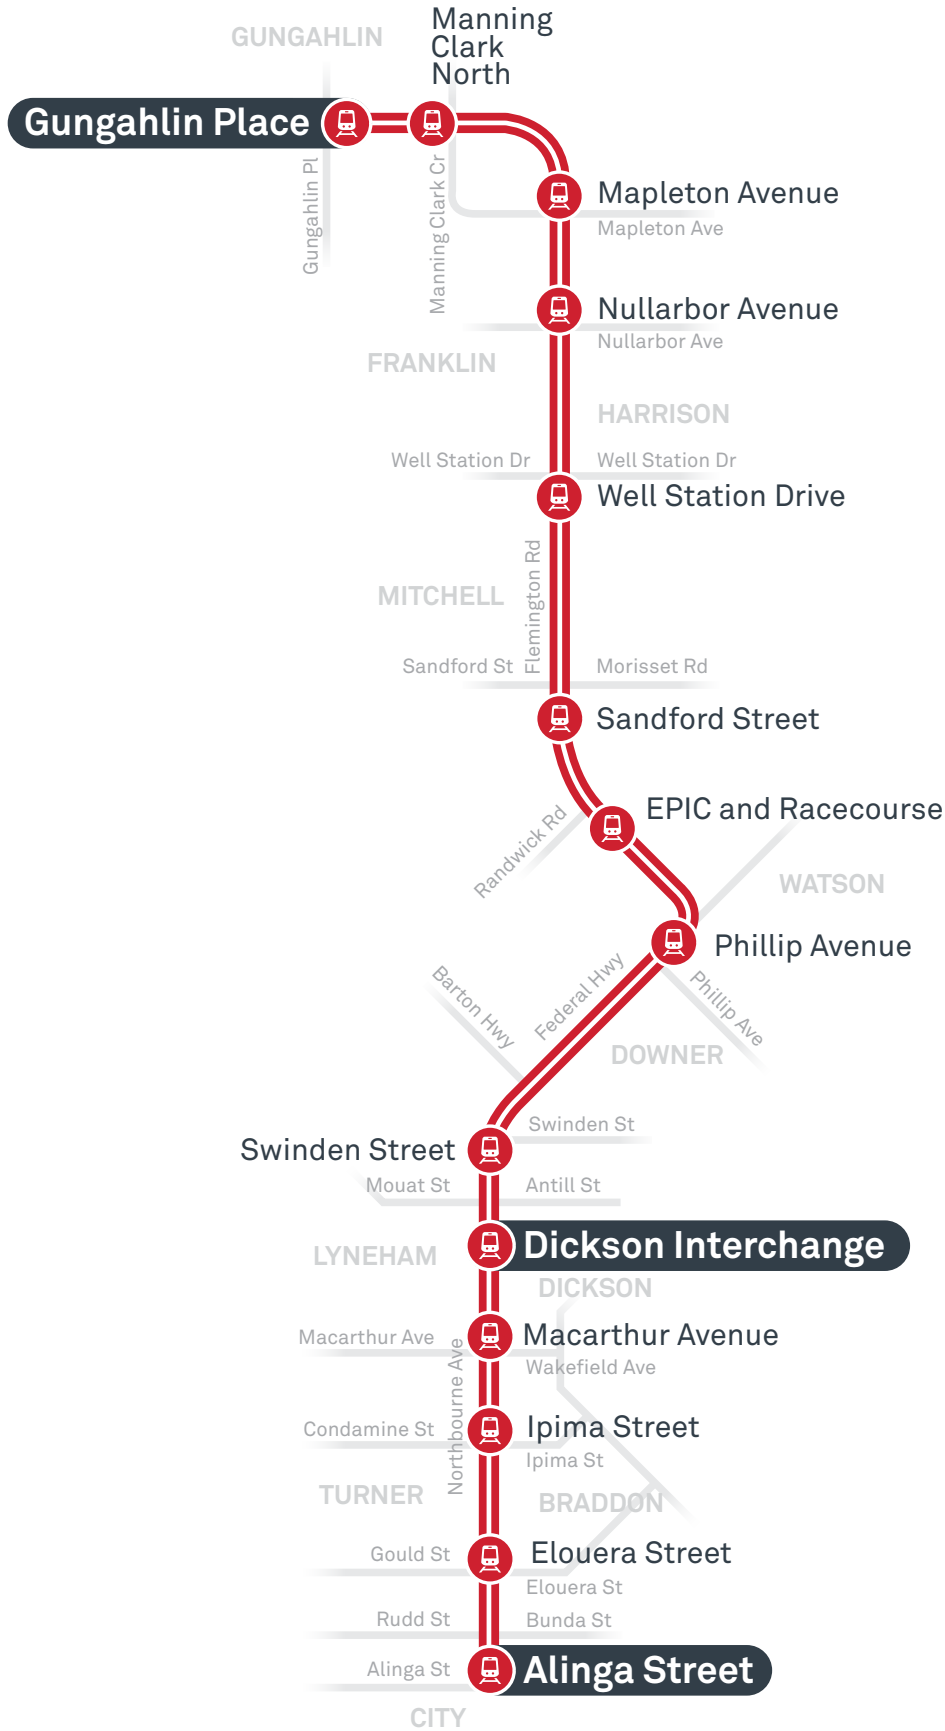

R1 Route Map: Gungahlin - City

Light Rail Line Stops

MAP NOT TO SCALE